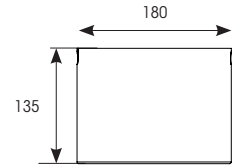

OCTO
Option Available

Powered by
CASAMBI

Black

Simple twist and lock bracket for easy installation

INPUT	HERTZ	TEMP	LIFETIME (HRS)	CRI	SDCM	BEAM ANGLE	CLASS	IP
220/240V	50/60Hz	-20°C to 25°C	L80 60,000	80	3	80°	2	IP44