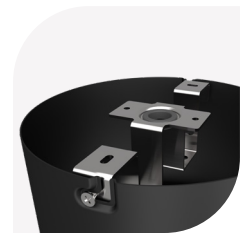

Comfort EVO Surface

- Economic high performance CCT selectable surface IP44 downlight suitable for commercial and healthcare applications
- Deep cut-off angle for glare control and comfort
- CCT selectable between 3000K and 4000K and power selectable; offering a choice of 2 outputs, in one luminaire
- Twist and lock installation bracket design allows quick and easy surface mounting
- Available in black or white finishes
- Polycarbonate housing with unique thermal management for durability and optimum lifespan
- **Please note: Reflector and trim parts (ACOM/TR/*/*) are not required for installation with this kit**
- **Please note: Hawk Emergency Kit cannot be used in conjunction with this downlight**

OCTO
Option Available

Powered by
CASAMBI

Black

Simple twist and lock bracket for easy installation

INPUT	HERTZ	TEMP	LIFETIME (HRS)	CRI	SDCM	BEAM ANGLE	CLASS	IP
220/240V	50/60Hz	-20°C to 25°C	L80 60,000	80	3	80°	2	IP44